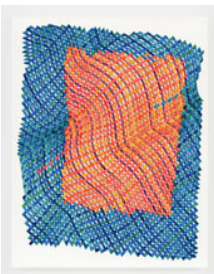

Dana Piazza

Stacked Lines 4, 2019

Acrylic on yupo heavy

26" x 20"

\$2,300.00

Dana Piazza

Woven Lines 52, 2020

Acrylic on panel

14" x 11"

\$1,000.00

Dana Piazza

Woven Lines 54, 2020

Acrylic on panel

14" x 11"

\$1,000.00

Dana Piazza