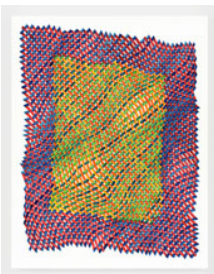

Dana Piazza

Fibers 1, 2020

Acrylic on yupo heavy

14" x 11"

\$1,200.00

Thompson Giroux Gallery

www.thompsongirouxgallery.com

Dana Piazza

Dana Piazza

Stacked Lines 4, 2019

Acrylic on yupo heavy

26" x 20"

\$2,300.00

Dana Piazza

Woven Lines 52, 2020

Acrylic on panel