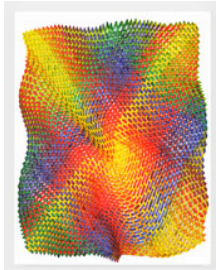

Dana Piazza

Woven Lines 57, 2020

Acrylic on panel

14" x 11"

\$1,000.00

Dana Piazza

Woven Lines 46, 2019

Acrylic on panel

Dana Piazza

Fibers 5, 2020

Acrylic on yupo heavy

26" x 20"

\$2,300.00

Dana Piazza

Woven Lines 45, 2019

Acrylic on panel

14" x 11"

\$1,000.00

Dana Piazza

Woven Lines 49, 2020

Acrylic on panel

14" x 11"

\$1,000.00

Dana Piazza