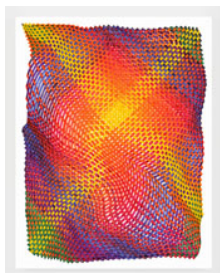

Dana Piazza

Dana Piazza

Numbers 1176 to 1368, 2020

Acrylic on panel

14" x 11"

\$1,000.00

Dana Piazza

Fibers 11, 2020

Acrylic on yupo heavy

26" x 20"

\$2,300.00

Dana Piazza

Bricks 2, 2018

Sumi ink on watercolor paper

11" x 30"

\$1,800.00

Dana Piazza

Woven Lines 57, 2020

Acrylic on panel

14" x 11"

\$1,000.00

Dana Piazza

Woven Lines 46, 2019

Acrylic on panel