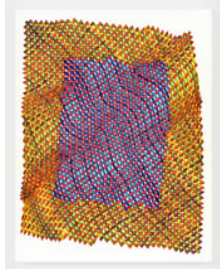

Thompson Giroux Gallery

www.thompsongirouxgallery.com

Dana Piazza

Repetitions

July 18 - August 23, 2020

Dana Piazza

Dana Piazza

Woven Lines 53, 2020

Acrylic on panel

14" x 11"

$1,000.00