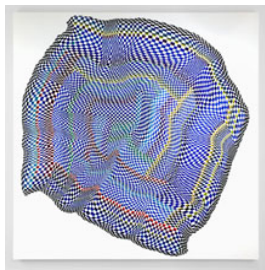

\$2,300.00

Dana Piazza

Woven Lines 23, 2019

Acrylic on yupo heavy

14" x 11"

\$1,200.00

Dana Piazza

Zigzags 17, 2019

Acrylic on yupo heavy

14" x 11"

\$1,200.00

Dana Piazza

Squares 36, 2020

Acrylic on canvas

64" x 64"

\$3,300.00